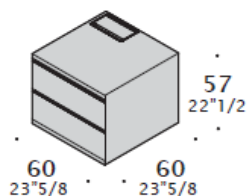

- on request we can also supply international sockets

**ACCESSORIES**

**Service units for executive desks.**

Available in veneer.

**60x60 bases**

W 60 x D 60 x H 57

2 drawers.

1 filing cabinet rack.

**D90 bases**

W 60 x D 90 x H 57

2 drawers.

1 filing cabinet rack.

**D145 bases**

W 145 x D 60 x H 57

2 drawers.

1 filing cabinet rack.