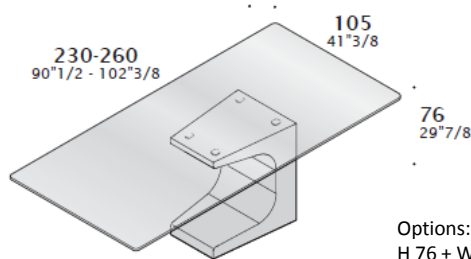

**TECHNICAL FEATURES**

**Tops:**

**Wood:** panels in chipboard (increasing thick from 30 mm to 60 mm), with frame in solid wood and covered in veneer, leather or back-lacquered glass.

**Glass:** the tops are made with clear glass 18 mm (3/4") thick.

**Base:** base in shaped, welded, cleaned and scotch brite brushed stainless Steel.

Also available in Luxury metal with a surcharge.

**DIMENSIONS**

**Rectangular desk.**

Options:  
H 76 + W 230 + D 105  
H 76 + W 280 + D 105