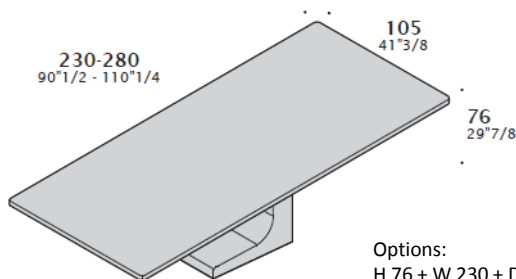

**TECHNICAL FEATURES**

**Tops:**

**Wood:** panels in chipboard (increasing thick from 30 mm to 60 mm), with frame in solid wood and covered in veneer, leather or back-lacquered glass.

**Glass:** the tops are made with clear glass 18 mm (3/4") thick.

**Base:** base in shaped, welded, cleaned and scotch brite brushed stainless Steel.

Also available in Luxury metal with a surcharge.

**DIMENSIONS**

**Rectangular desk.**

Options:  
H 76 + W 230 + D 105  
H 76 + W 280 + D 105