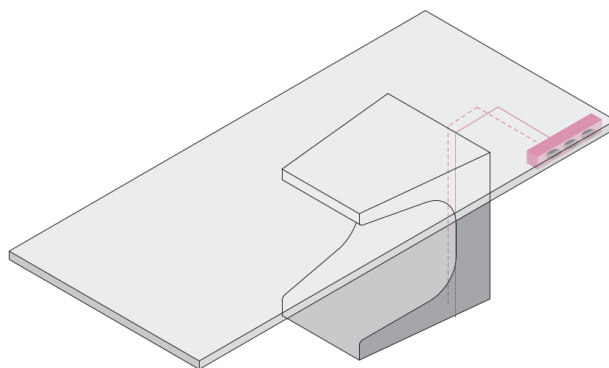

**ELECTRIFICATION**

The electrification develop through the base in height.

**TYPE 1**

**TYPE 2**

**TYPE 3**

**TYPE 4**

**Multiple sockets**

Multiple sockets are provided with 3 m lenght cable and schuko plug.

**A**

Schuko - UE socket

**B**

n° 2 RJ45 socket cat. 6 (data/telephone)

**C**

n° 2 USB charger socket 5V

**D**

n° 1 HDMI socket (video) + n° 1 USB socket