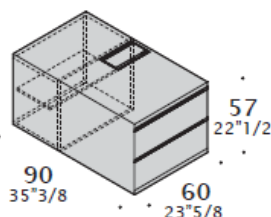

- on request we can also supply international sockets

**ACCESSORIES**

**Service units for executive desks.**

Available in veneer.

**60x60 bases**

W 60 x D 60 x H 57

2 drawers.

1 filing cabinet rack.

**D90 bases**

W 60 x D 90 x H 57

2 drawers.

1 filing cabinet rack.

**D145 bases**

W 145 x D 60 x H 57

2 drawers.

1 filing cabinet rack.