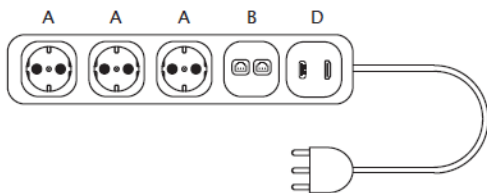

**ELECTRIFICATION**

The electrification develop through the base in height.

**TYPE 1**

**TYPE 2**

**TYPE 3**

**TYPE 4**

**Multiple sockets**

Multiple sockets are provided with 3 m lenght cable and schuko plug.

**A**

Schuko - UE socket

**B**

n° 2 RJ45 socket cat. 6 (data/telephone)

**C**

n° 2 USB charger socket 5V

**D**

n° 1 HDMI socket (video) + n° 1 USB socket