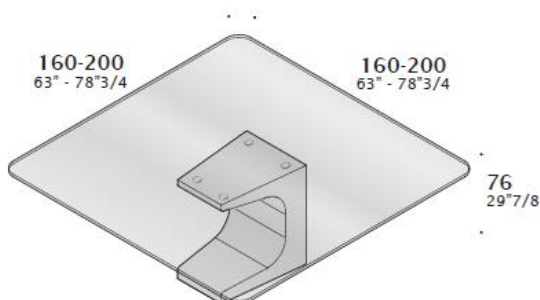

Square desk.

Options:
H 76 + W 160 + D 160
H 76 + W 200 + D 200

Square desk is available only with glass top.