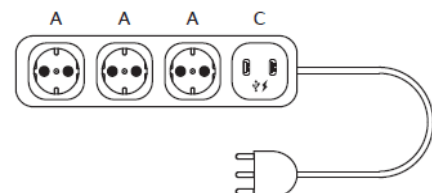

**ELECTRIFICATION**

The electrification develop through the base in height.

**TYPE 1**

**TYPE 2**

**TYPE 3**

**TYPE 4**

**Multiple sockets**

Multiple sockets are provided with 3 m lenght cable and schuko plug.

**A**

Schuko - UE socket

**B**

n° 2 RJ45 socket cat. 6 (data/telephone)

**C**

n° 2 USB charger socket 5V

**D**

n° 1 HDMI socket (video) + n° 1 USB socket