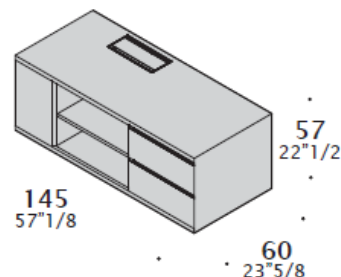

**D90 bases**

W 60 x D 90 x H 57

2 drawers.

1 filing cabinet rack.

**D145 bases**

W 145 x D 60 x H 57

2 drawers.

1 filing cabinet rack.

**D205 bases**

W 205 x D 60 x H 57

2 drawers.

1 filing cabinet rack.

**Storage drawer**

W 70 (27 1/2) x D 35 (13 3/4)

- Same finish as the top.
- Not available for W230 desk.
- Frontal electrical sockets -TYPE 4.