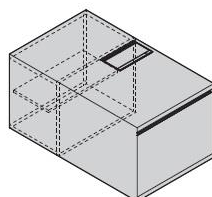

- on request we can also supply international sockets

**ACCESSORIES**

**Service units for executive desks.**

Available in veneer.

**60x60 bases**

W 60 x D 60 x H 57

2 drawers.

1 filing cabinet rack.

**D90 bases**

W 60 x D 90 x H 57

2 drawers.

1 filing cabinet rack.

**D145 bases**

W 145 x D 60 x H 57

2 drawers.

1 filing cabinet rack.